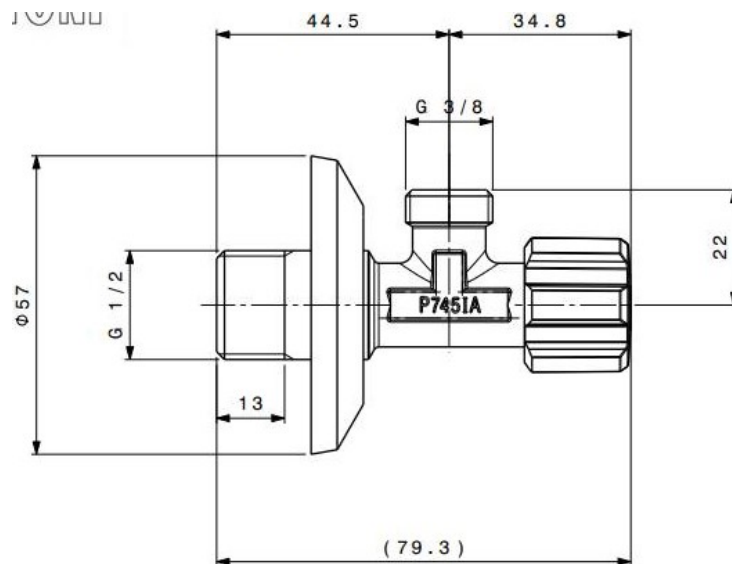

**K U Y S E N**  
ENTERPRISES, INC.

Brand : ALBERTONI, Italy  
Name : Angel valve  
Item Code : C406281SD  
Designer :  
Color / Finish: Chrome  
Dimensions : Overall (LxWxH in cm)

Product info:  
• 1/2 x 3/8 angle valve